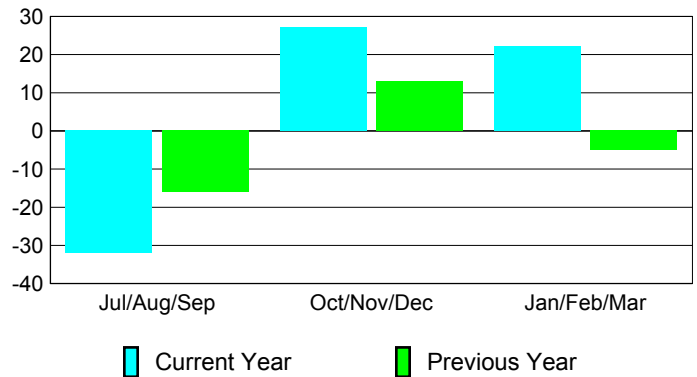

Membership Results 2008-2009

Membership 2007-2008

Month	Net Memb	Actual New	Actual Dropped	Gain/Loss of	Gain/Loss of
	Goal	New Memb	Dropped Memb	Memb	Memb
Jul/Aug/Sep	0	9	-41	-32	-16
Oct/Nov/Dec	0	43	-16	27	13
Jan/Feb/Mar	0	55	-33	22	-5
Totals	0	107	-90	17	-8

Membership Results 2008-2009

Goal, New, Dropped, Gain/Loss

Comparison of Membership Gain/Loss

Current Year Compared to the Previous Year

Gender Comparison 2008-2009