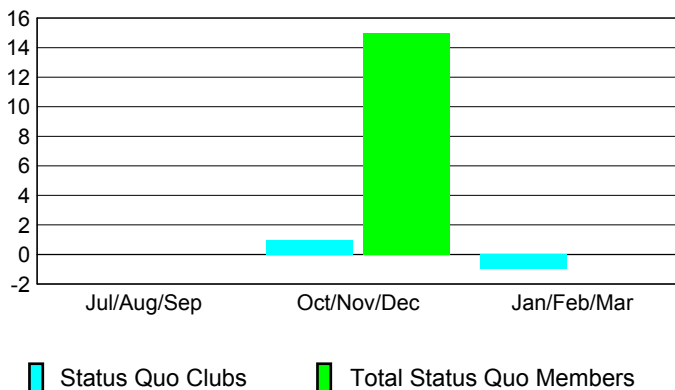

Club Results 2008-2009

Goal, New, Dropped, Gain/Loss

Comparison of Club Gain/Loss

Current Year Compared to the Previous Year

YTD Status Quo Clubs 2008-2009

Status Quo Clubs Compared to Status Quo Members

MEMBERSHIP

Membership Results 2008-2009

Membership 2007-2008

Month	Net Memb	Actual New	Actual Dropped	Gain/Loss of	Gain/Loss of
	Goal	New Memb	Dropped Memb	Memb	Memb
Jul/Aug/Sep	0	9	-41	-32	-16
Oct/Nov/Dec	0	43	-16	27	13
Jan/Feb/Mar	0	55	-33	22	-5
Totals	0	107	-90	17	-8