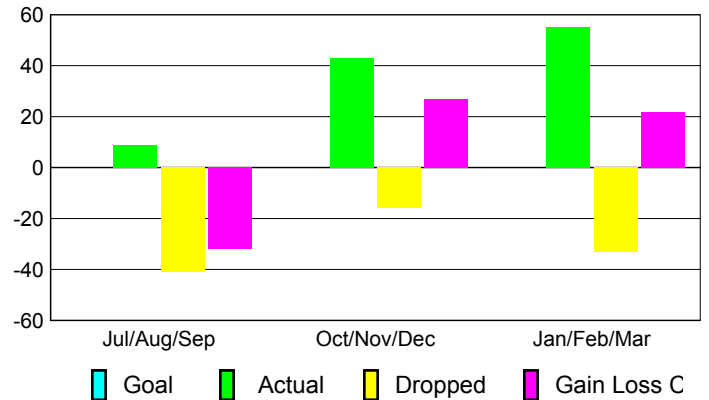

Membership Results 2008-2009

Goal, New, Dropped, Gain/Loss